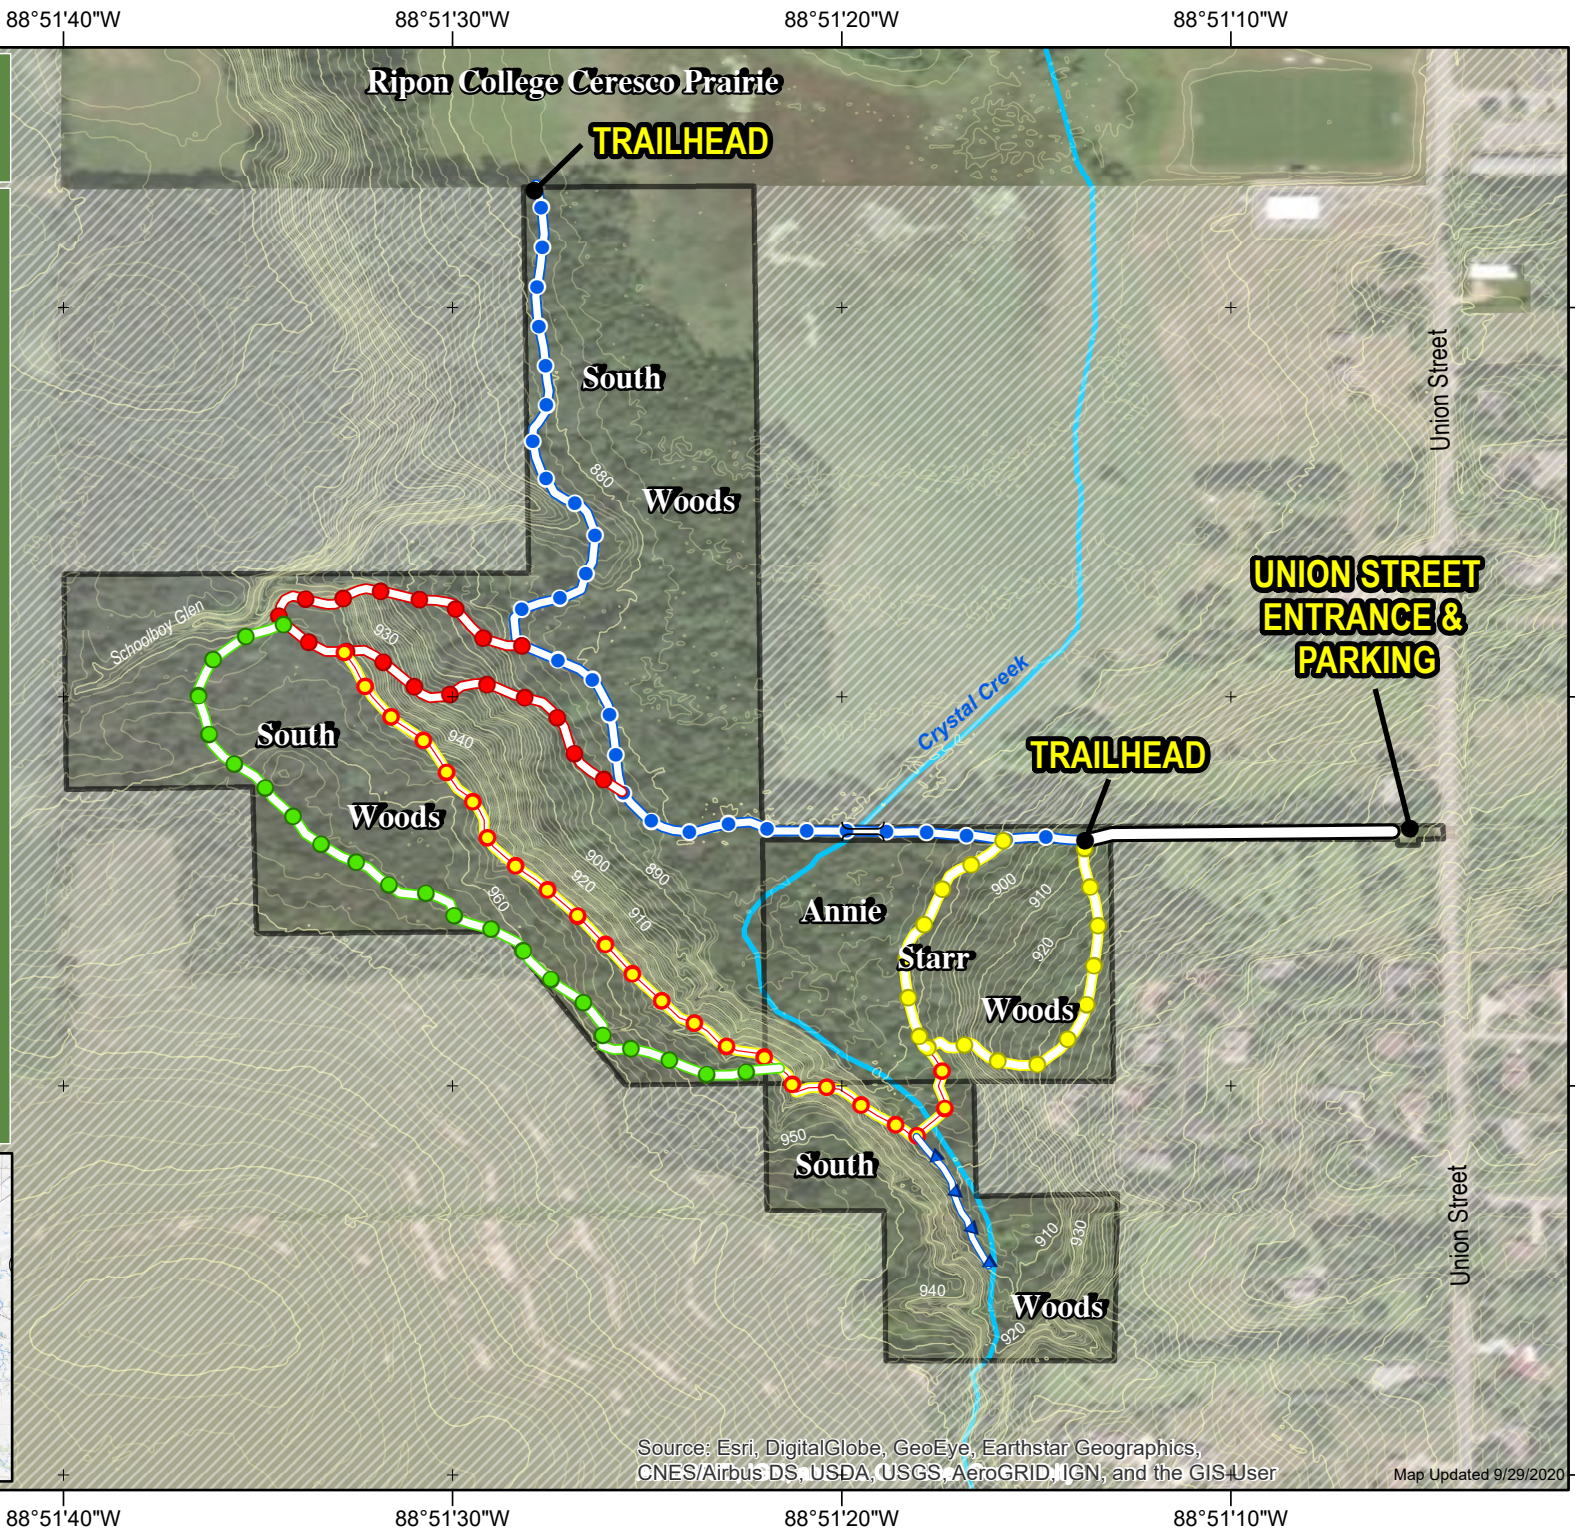

# South Woods

Ripon, Wisconsin

[www.SouthWoodsParkAssociation.com](http://www.SouthWoodsParkAssociation.com)

## Trails

- Trail Entrance  
0.11 Mile
- Blue and White  
0.52 Mile
- Blue Triangle  
0.07 Mile
- Green  
0.36 Mile
- Red  
0.28 Mile
- Red and Yellow  
0.38 Mile
- Yellow  
0.28 Mile

- Contours (10 ft)
- Contours (2 ft)
- Woods Boundary
- Streams
- Private Property

USGS The National  
Map: National  
Boundaries Dataset,

Source: Esri, DigitalGlobe, GeoEye, Earthstar Geographics,  
CNES/Airbus DS, USDA, USGS, AeroGRID, IGN, and the GIS User

Map Updated 9/29/2020